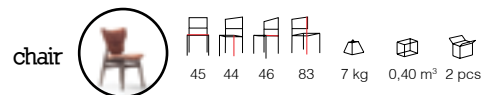

solo

Technical details