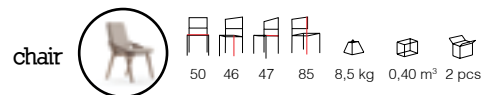

chair   44 46 44 80 8 kg 0,40 m³ 1 pcs

C HANG GE

otto

miranda

Technical details

NEW COLLECTIONS

pg.148-149

miranda