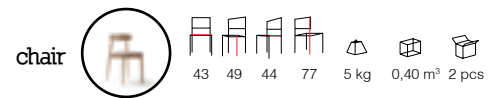

s t e p

Technical details

NEW COLLECTIONS

pg. 32 - 33