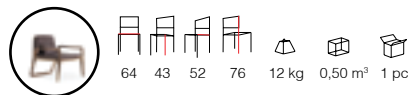

l o f t

Technical details